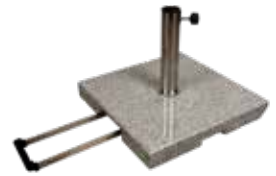

PARASOL		Ø 190 cm	Ø 245 cm
Shape			
Dimensions	A - Height closed	245 cm	245 cm
	B - Height open	245 cm	245 cm
	C - Free height open	210 cm	205 cm
	D - Free height closed	135 cm	110 cm
	Weight	3,5 kg	4,5 kg
	Packaging size	160 x 18 x 18 cm	160 x 18 x 18 cm
	Shade area (m ²)	± 2,83 m ²	± 4,71 m ²
	Fabric	Top fabric	Symacryl (see page 3)
Low fabric		Lace 100% Polyester (see page 3)	
Frame	Pole	Upper: Ø 27 mm Lower: Ø 30 mm Marine grade (no tilt)	Upper: Ø 27 mm Lower: Ø 30 mm Marine grade (with tilt)
	Material	Brushed stainless steel tube inox 304	Brushed stainless steel tube inox 304
	Ribs	8 x Ø 4,5 mm - black steel, metallized and coated	10 x Ø 4,5 mm - black steel, metallized and coated
Protective cover		Polyester Ripstop® - grey	

BASES

BASE FILLED WITH CONCRETE 25 kg

- Ø 40 cm
- With pole protection
- HDPE filled with concrete
- Black colour

GRANITE 40 kg

- 50 x 50 cm
- With pole protection
- Stainless steel tube
- With comfort handle and rollers
- Light grey colour

COUPE

CUBE

SYMACRYL COLOURS

LACE COLOURS

White

Black

symo[®]

CREATING PARASOLS FOR PROFESSIONALS