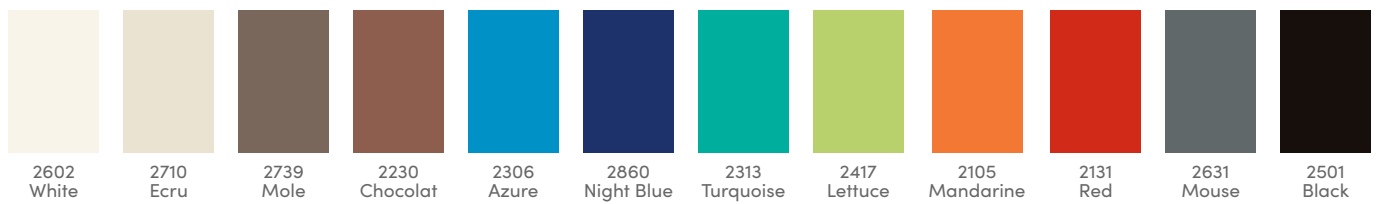

PARASOL		Ø 190 cm	Ø 245 cm
Shape			
Dimensions	A - Height closed	245 cm	245 cm
	B - Height open	245 cm	245 cm
	C - Free height open	210 cm	205 cm
	D - Free height closed	135 cm	110 cm
	Weight	3,5 kg	4,5 kg
	Packaging size	160 x 18 x 18 cm	160 x 18 x 18 cm
	Shade area (m ²)	± 2,83 m ²	± 4,71 m ²
	Fabric	Top fabric	Symacryl (see page 3)
Low fabric		Lace 100% Polyester (see page 3)	
Frame	Pole	Upper: Ø 27 mm Lower: Ø 30 mm Marine grade (no tilt)	Upper: Ø 27 mm Lower: Ø 30 mm Marine grade (with tilt)
	Material	Brushed stainless steel tube inox 304	Brushed stainless steel tube inox 304
	Ribs	8 x Ø 4,5 mm - black steel, metallized and coated	10 x Ø 4,5 mm - black steel, metallized and coated
Protective cover		Polyester Ripstop® - grey	

BASES

BASE FILLED WITH CONCRETE 25 kg

- Ø 40 cm
- With pole protection
- HDPE filled with concrete
- Black colour

GRANITE 40 kg

- 50 x 50 cm
- With pole protection
- Stainless steel tube
- With comfort handle and rollers
- Light grey colour

COUPE

CUBE

SYMACRYL COLOURS

LACE COLOURS

White

Black

symo[®]

CREATING PARASOLS FOR PROFESSIONALS