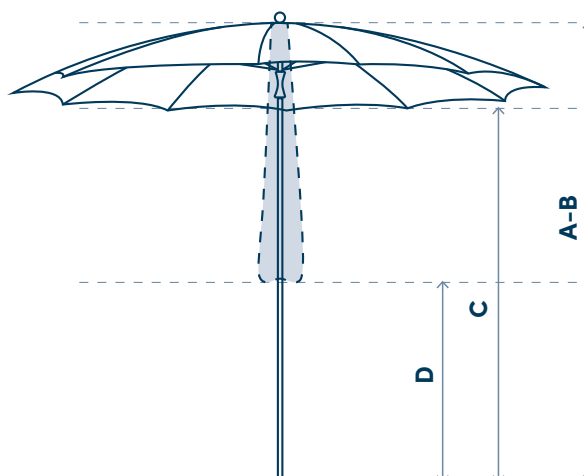

PARASOL		Ø 190 cm	Ø 245 cm
Shape			
Dimensions	A - Height closed	245 cm	245 cm
	B - Height open	245 cm	245 cm
	C - Free height open	210 cm	205 cm
	D - Free height closed	135 cm	110 cm
	Weight	3,5 kg	4,5 kg
	Packaging size	160 x 18 x 18 cm	160 x 18 x 18 cm
	Shade area (m ²)	± 2,83 m ²	± 4,71 m ²
	Fabric	Top fabric	Symacryl (see page 3)
Low fabric		Lace 100% Polyester (see page 3)	
Frame	Pole	Upper: Ø 27 mm Lower: Ø 30 mm Marine grade (no tilt)	Upper: Ø 27 mm Lower: Ø 30 mm Marine grade (with tilt)
	Material	Brushed stainless steel tube inox 304	Brushed stainless steel tube inox 304
	Ribs	8 x Ø 4,5 mm - black steel, metallized and coated	10 x Ø 4,5 mm - black steel, metallized and coated
Protective cover		Polyester Ripstop® - grey	

BASES

BASE FILLED WITH CONCRETE 25 kg

- Ø 40 cm
- With pole protection
- HDPE filled with concrete
- Black colour

GRANITE 40 kg

- 50 x 50 cm
- With pole protection
- Stainless steel tube
- With comfort handle and rollers
- Light grey colour