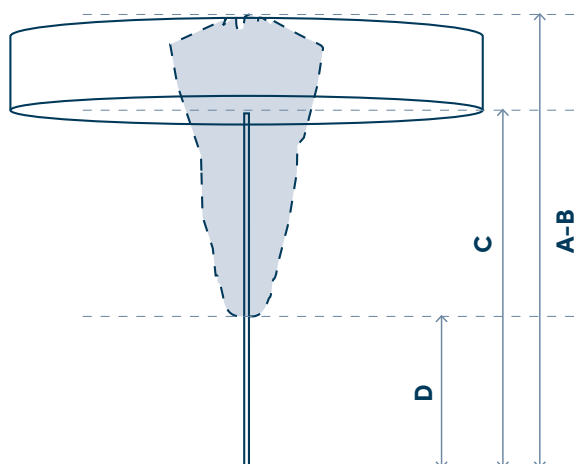

PARASOL		Ø 250 cm - H 240 cm	Ø 250 cm - H 260 cm
Shape			
Dimensions	A - Height closed	240 cm	260 cm
	B - Height open	240 cm	260 cm
	C - Free height open	190 cm	210 cm
	D - Free height closed	56 cm	76 cm
	Weight	22 kg	22 kg
	Packaging size	270 x 43 x 43 cm	270 x 43 x 43 cm
	Shade area (m ²)	± 4,91 m ²	± 4,91 m ²
	Fabric	Top fabric	Airtex
Top fabric colours		○ ●	○ ●
Low fabric		Raffia	Raffia
Raffia colours		See colours on page 3	
Option fire Retardant		-	-
Frame	Pole	Ø 40 mm	Ø 40 mm
	Material	Stainless steel 316 - brushed Option: marine grade	Stainless steel 316 - brushed Option: marine grade
	Ribs	12 x Ø 18 mm / 1,2mm - Aluminium	12 x Ø 18 mm / 1,2mm - Aluminium
	Ribs colours	○ ●	○ ●
Protective cover		Polyester Ripstop® - grey	Polyester Ripstop® - grey

BASES

Opens without hindering chairs, tables or guests

BASE PLATE ROUND 41 kg

Ø 74 cm - 12 mm - Steel QSTE 325 - Sandblasted, metallized and powder coated

Colours

white RAL 9010 - black RAL 9005

Wind resistance*

6 Bft (49 km/h - 31 mph)

*Always install the base on a horizontal and flat surface

Base options 1

RONDO 42 kg

Ø 74 cm - 12 mm steel - Sandblasted, metallized and powder coated

Colours

white RAL 9010 - black RAL 9005