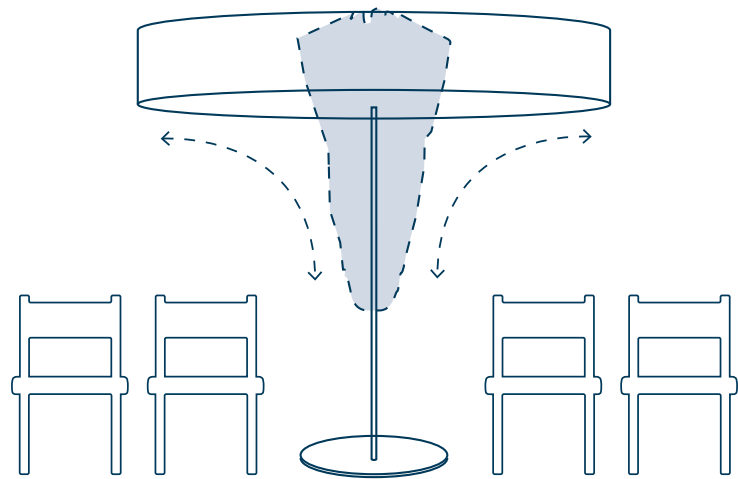

PARASOL		Ø 250 cm - H 240 cm	Ø 250 cm - H 260 cm
Shape			
Dimensions	A - Height closed	240 cm	260 cm
	B - Height open	240 cm	260 cm
	C - Free height open	190 cm	210 cm
	D - Free height closed	56 cm	76 cm
	Weight	22 kg	22 kg
	Packaging size	270 x 43 x 43 cm	270 x 43 x 43 cm
	Shade area (m ²)	± 4,91 m ²	± 4,91 m ²
	Fabric	Top fabric	Airtex
Top fabric colours		○ ●	○ ●
Low fabric		Raffia	Raffia
Raffia colours		See colours on page 3	
Option fire Retardant		-	-
Frame	Pole	Ø 40 mm	Ø 40 mm
	Material	Stainless steel 316 - brushed Option: marine grade	Stainless steel 316 - brushed Option: marine grade
	Ribs	12 x Ø 18 mm / 1,2mm - Aluminium	12 x Ø 18 mm / 1,2mm - Aluminium
	Ribs colours	○ ●	○ ●
Protective cover		Polyester Ripstop® - grey	Polyester Ripstop® - grey

BASES

Opens without hindering chairs, tables or guests

BASE PLATE ROUND 41 kg

Ø 74 cm - 12 mm - Steel QSTE 325 - Sandblasted, metallized and powder coated

Colours

white RAL 9010 - black RAL 9005

Wind resistance*

6 Bft (49 km/h - 31 mph)

*Always install the base on a horizontal and flat surface

Base options 1

RONDO 42 kg

Ø 74 cm - 12 mm steel - Sandblasted, metallized and powder coated

Colours

white RAL 9010 - black RAL 9005