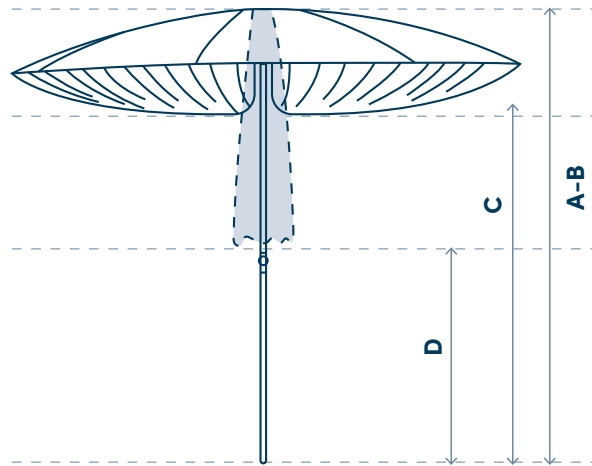

## Technical details

Design by Lieven Musschoot  
& Mathias Hennebel

PARASOL		Ø 190 cm	Ø 245 cm	Ø 300 cm
<b>Shape</b>				
<b>Dimensions</b>	A - Height closed	245 cm	245 cm	240 cm
	B - Height open	245 cm	245 cm	240 cm
	C - Free height open	185 cm	185 cm	190-210 cm
	D - Free height closed	130 cm	105 cm	90 cm
	Weight	3,5 kg	4,5 kg	13,5 kg
	Packaging size	160 x 18 x 18 cm	160 x 18 x 18 cm	276 x 30 x 28 cm
	Shade area (m <sup>2</sup> )	± 2,83 m <sup>2</sup>	± 4,71 m <sup>2</sup>	± 7,07 m <sup>2</sup>
	<b>Fabric</b>	Top fabric	Sunbrella	Sunbrella
Top fabric colours		Sunbrella: see colours on fabrics sheet		
Flags		Polyester	Polyester	Polyester
Flag colours		○	○	○
<b>Frame</b>	Pole	Upper: Ø 27 mm (no tilt) Lower: Ø 30 mm (no tilt)	Upper: Ø 27 mm (no tilt) Lower: Ø 30 mm (no tilt)	Ø 35 mm (no tilt)
	Material	Brushed stainless steel - Tube inox 304 Transparent coating natural colour - Marine grade		Anodised aluminium Natural colour
	Ribs	8 x Ø 4,5 mm - Black steel, metallized and coated	10 x Ø 4,5 mm - Black steel, metallized and coated	10 x Ø 8 mm - Fiberglass, white
<b>Protective cover</b>		Polyester Ripstop® - grey		
<b>Wind Resistance</b>		5 Bft (38 km/h - 24 mph) Always install the base on a horizontal and flat surface		

### LUNA 30 kg

- 60 x 60 cm / 10 mm steel  
- With pole protection  
- Sandblasted, metallized and powder coated