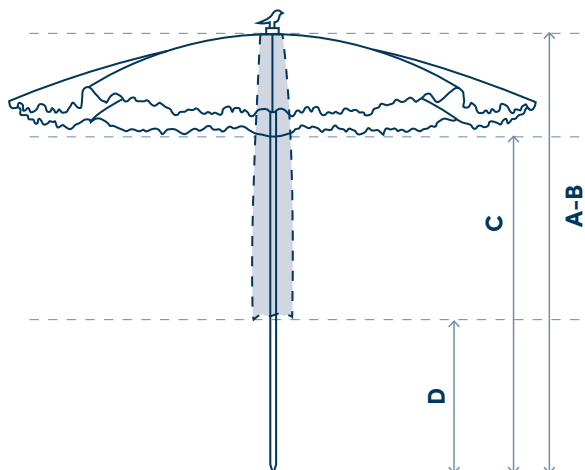

## Technical details

Design by Chris Kabel in  
partnership with Droog design

<b>PARASOL</b>		Ø 245 cm
<b>Shape</b>		
<b>Dimensions</b>	A - Height closed	243 cm
	B - Height open	243 cm
	C - Free height open	190 cm
	D - Free height closed	115 cm
	Weight	4,0 kg
	Packaging size	140 x 15 x 15 cm
	Shade area (m <sup>2</sup> )	± 4,71 m <sup>2</sup>
<b>Fabric</b>	Fabric	Lace
	Fabric colours	
<b>Frame</b>	Pole	Upper: Ø 32 mm (no tilt) Lower: Ø 32 mm
	Material	Aluminium powder coated green (Pantone 5747)
	Ribs	8 x Ø 4,0 mm - Green steel, metallized and coated
	Bird	gold, polyamide
<b>Protective cover</b>		Polyester - green
<b>Wind Resistance</b>		5 Bft (38 km/h - 24 mph) Always install the base on a horizontal and flat surface