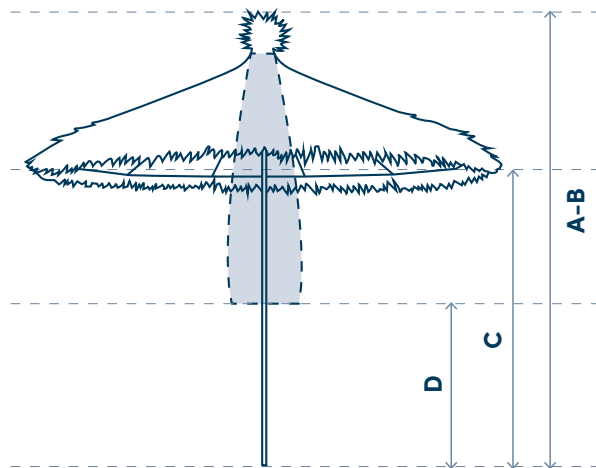

		MONO	DUO	DEGRADE
PARASOL		Ø 300 cm	Ø 300 cm	Ø 300 cm
Shape				
Dimensions				
	A - Height closed	240 cm	240 cm	240 cm
	B - Height open	240 cm	240 cm	240 cm
	C - Free height open	190 cm	190 cm	190 cm
	D - Free height closed	110 cm	110 cm	110 cm
	Weight	19,5 kg	19,5 kg	19,5 kg
	Packaging size	380 x 36 x 30 cm	380 x 36 x 30 cm	380 x 36 x 30 cm
	Shade area (m ²)	± 7,07 m ²	± 7,07 m ²	± 7,07 m ²
Fabric				
	Top fabric	Raffia	Raffia	Raffia
	Top fabric colours			
	Edge	-	Raffia	Raffia
	Edge colours	-		
	Inside fabric	Airtex	Airtex	Airtex
	Inside fabric colours			
Frame				
	Pole	Ø 40 mm	Ø 40 mm	Ø 40 mm
	Material	Stainless steel 316 epoxy primed and Powder coated black RAL 9005 or white RAL 9010		
	Ribs	12 aluminium ribs, Ø 18 x 1,5 mm - reinforced Powder coated black RAL 9005 or white RAL 9010		
Protective cover		Polyester Ripstop® - grey		
Wind Resistance		5 Bft (38 km/h - 24 mph) Always install the base on a horizontal and flat surface		

Mono

Duo

Degrade

BASES

RONDO 42 kg

Ø 74 cm - 12 mm steel - Sandblasted, metallized and powder coated

Colours

white RAL 9010 - black RAL 9005